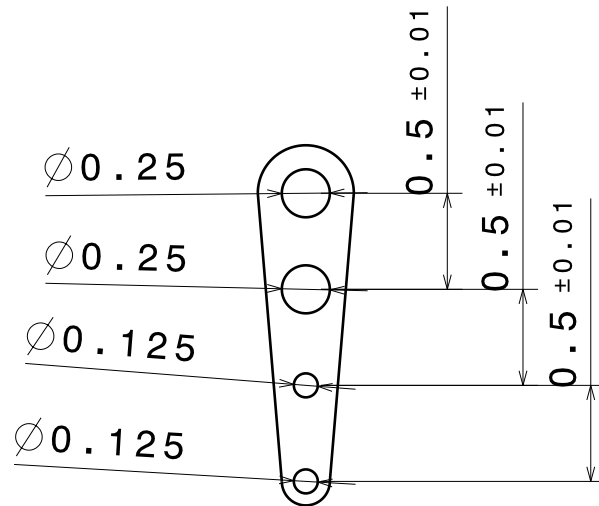

R0.125 ±0.025

9 deg

R0.25 ±0.025

Bottom view  
Scale: 1:1

Isometric view  
Scale: 1:1

0.22 ±0.025

Left View

Top View  
Scale: 1:1

Right View

Side View